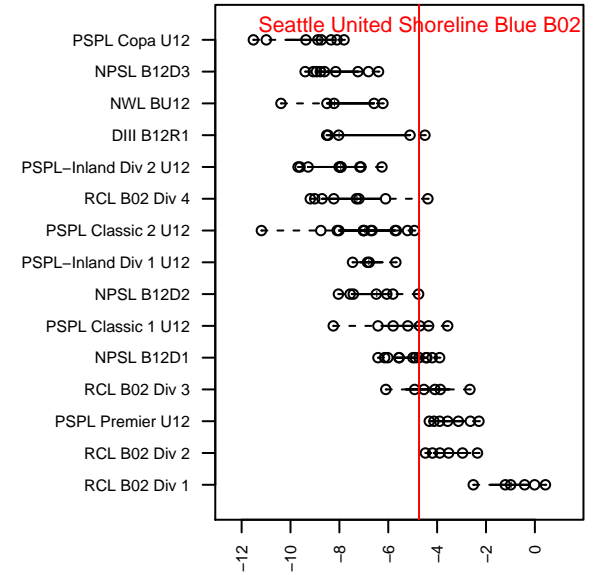

Seattle United Shoreline Blue B02

Seattle United Regional
 Shoreline, WA
 B02 total strength=675
 attack=0.81 defense=0.52
 fall league = NPSL B12D1

alt names used:
 Seattle United SH B02 Blue
 SU Shoreline B02 Blue
 SU Shoreline Blue [B02]
 Seattle United SH B02 Blue

Venues played:
 2014 Shoreline Classic BU12
 2014 Xtreme Cup BU12
 2014 NPSL B12D1
 2014 Founders Cup B02

Seattle United Shoreline Blue B02
 Dots are actual minus expected GF (blue circles) and GA (red triangles).
 Blue line is smoothed change in attack strength. Red is smoothed change in defense strength.

**attack and defense variance (black dot)
relative to other teams
and top 10 in region**

**attack and defense rating
relative to others at age
and all opponents in last 13 months**

Performance relative to 13 month average