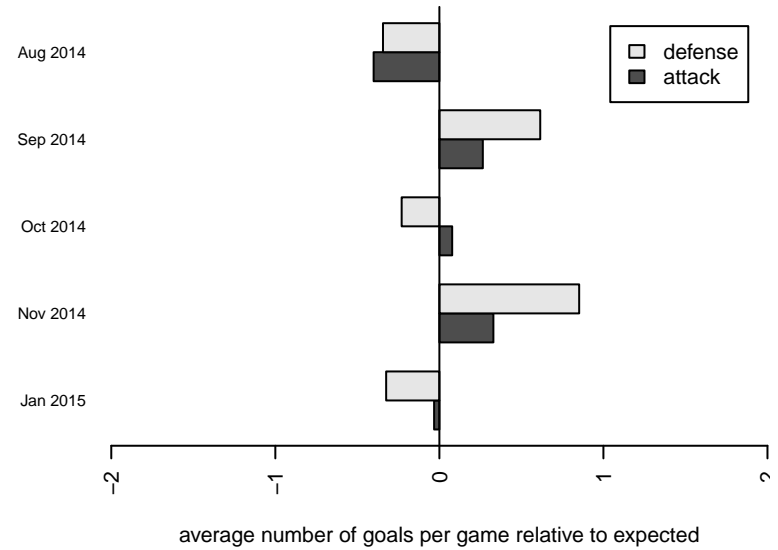

Performance relative to 13 month average