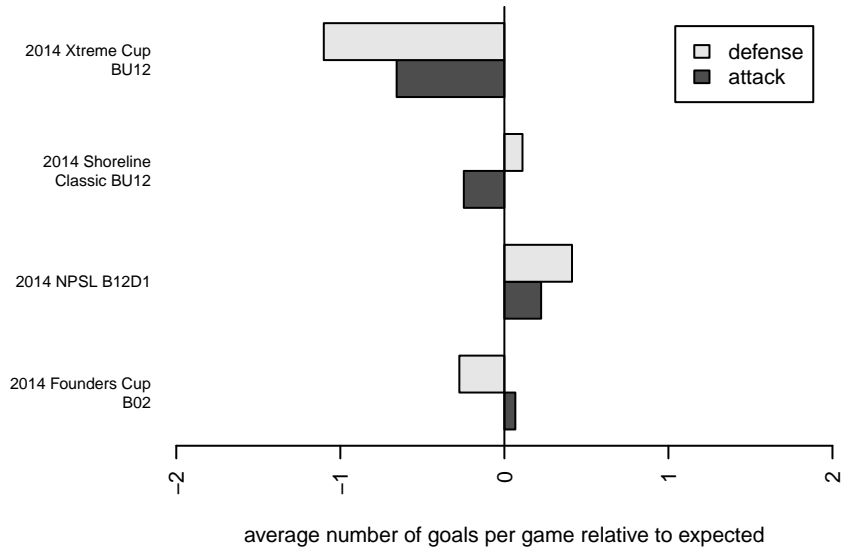

Seattle United Shoreline Blue B02

Seattle United Regional
 Shoreline, WA
 B02 total strength=675
 attack=0.81 defense=0.52
 fall league = NPSL B12D1

alt names used:
 Seattle United SH B02 Blue
 SU Shoreline B02 Blue
 SU Shoreline Blue [B02]
 Seattle United SH B02 Blue

Venues played:
 2014 Shoreline Classic BU12
 2014 Xtreme Cup BU12
 2014 NPSL B12D1
 2014 Founders Cup B02

Seattle United Shoreline Blue B02
 Dots are actual minus expected GF (blue circles) and GA (red triangles).
 Blue line is smoothed change in attack strength. Red is smoothed change in defense strength.

**attack and defense variance (black dot)
relative to other teams
and top 10 in region**

**attack and defense rating
relative to others at age
and all opponents in last 13 months**

Performance relative to 13 month average